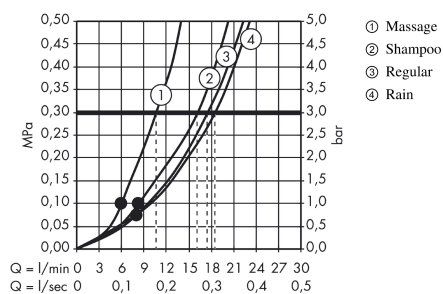

Croma 100 Hand shower Vario

Surfaces: **Chrome** Article Number: **28535000**

Description

product features

- shower head size: 100 mm
- spray type adjustment by turning spray disc
- spray type: Rain, normal spray, Shampoo spray, Massage spray
- flow rate at 3 bar: 18 l/min
- with internal water conduction
- rinseable dirt filter
- connection thread G ½
- connection dimension: DN15
- suitable for continuous flow water heaters

Technology

Product image

Scale drawing

Flowchart

The consumption was measured in combination with the appropriate fittings (thermostat/mixer/ in-wall valve) to reflect actual application in practice.