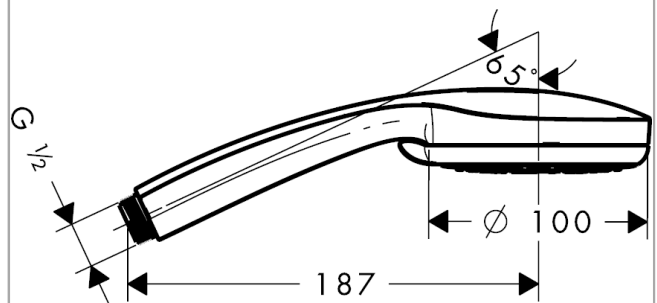

Croma 100 Hand shower Vario

Surfaces: **Chrome** Article Number: **28535000**

Description

product features

- shower head size: 100 mm
- spray type adjustment by turning spray disc
- spray type: Rain, normal spray, Shampoo spray, Massage spray
- flow rate at 3 bar: 18 l/min
- with internal water conduction
- rinseable dirt filter
- connection thread G ½
- connection dimension: DN15
- suitable for continuous flow water heaters

Technology

Product image

Scale drawing

Flowchart

The consumption was measured in combination with the appropriate fittings (thermostat/mixer/ in-wall valve) to reflect actual application in practice.